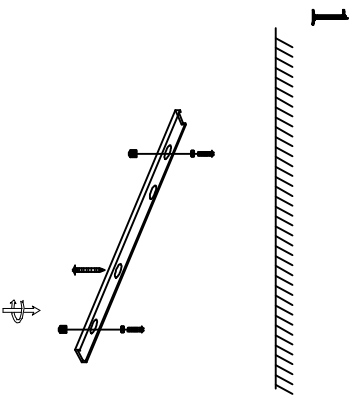

MODEL: 4408+4/S

Safety precautions:

1. The power do not exceed the prescribed range (rated voltage AC220-240V 50Hz).
2. Please cut off the power supply while replacing the light source and other maintenance operation.
3. The plate fixed on the ceiling must be able to withstand the weight more than 3 times of the object.
4. After installation is complete, check the glass right or not? If it is damaged, it should be replaced immediately.