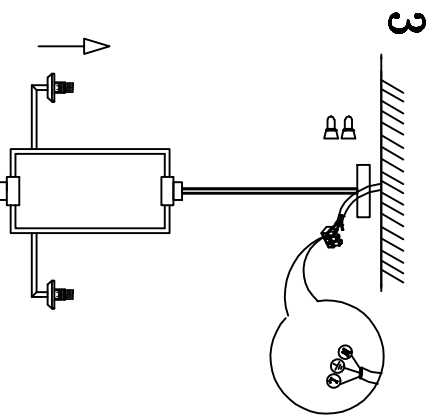

MODEL: 4408+4/S

Safety precautions:

1. The power do not exceed the prescribed range (rated voltage AC220-240V 50Hz).
2. Please cut off the power supply while replacing the light source and other maintenance operation.
3. The plate fixed on the ceiling must be able to withstand the weight more than 3 times of the object.
4. After installation is complete, check the glass right or not? If it is damaged, it should be replaced immediately.