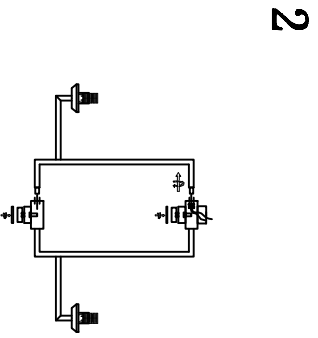

MODEL: 4408+4/S

Safety precautions:

1. The power do not exceed the prescribed range (rated voltage AC220-240V 50Hz).
2. Please cut off the power supply while replacing the light source and other maintenance operation.
3. The plate fixed on the ceiling must be able to withstand the weight more than 3 times of the object.
4. After installation is complete, check the glass right or not? If it is damaged, it should be replaced immediately.