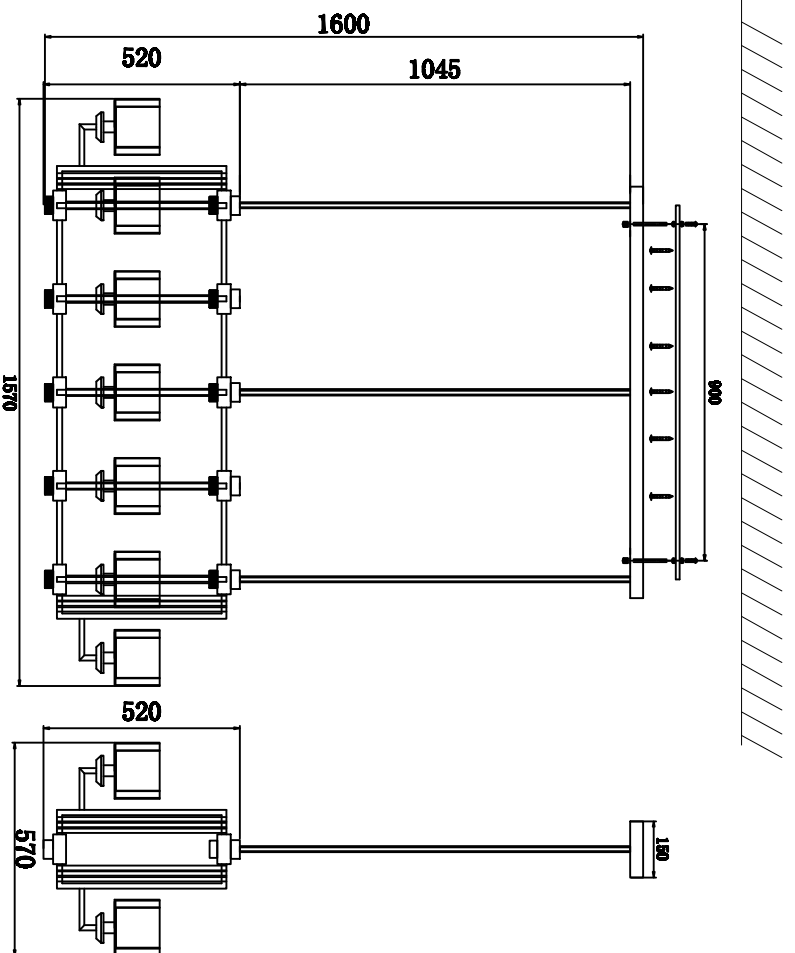

MODEL: 4408+4/S

Safety precautions:

1. The power do not exceed the prescribed range (rated voltage AC220-240V 50Hz).
2. Please cut off the power supply while replacing the light source and other maintenance operation.
3. The plate fixed on the ceiling must be able to withstand the weight more than 3 times of the object.
4. After installation is complete, check the glass right or not? If it is damaged, it should be replaced immediately.