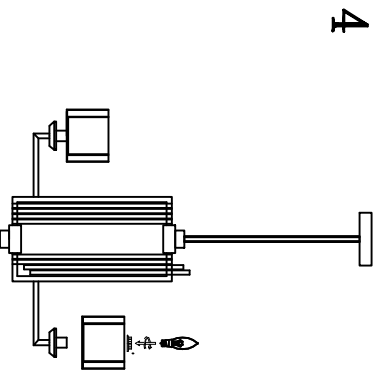

MODEL: 4408+4/S

Safety precautions:

1. The power do not exceed the prescribed range (rated voltage AC220-240V 50Hz).
2. Please cut off the power supply while replacing the light source and other maintenance operation.
3. The plate fixed on the ceiling must be able to withstand the weight more than 3 times of the object.
4. After installation is complete, check the glass right or not? If it is damaged, it should be replaced immediately.