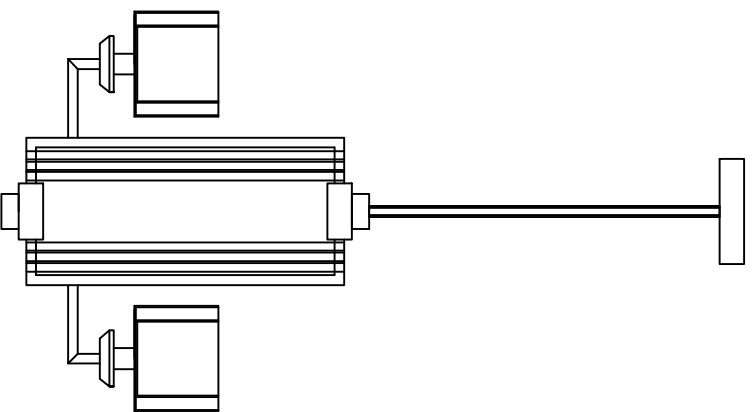

MODEL: 4408+4/S

Safety precautions:

1. The power do not exceed the prescribed range (rated voltage AC220-240V 50Hz).
2. Please cut off the power supply while replacing the light source and other maintenance operation.
3. The plate fixed on the ceiling must be able to withstand the weight more than 3 times of the object.
4. After installation is complete, check the glass right or not? If it is damaged, it should be replaced immediately.