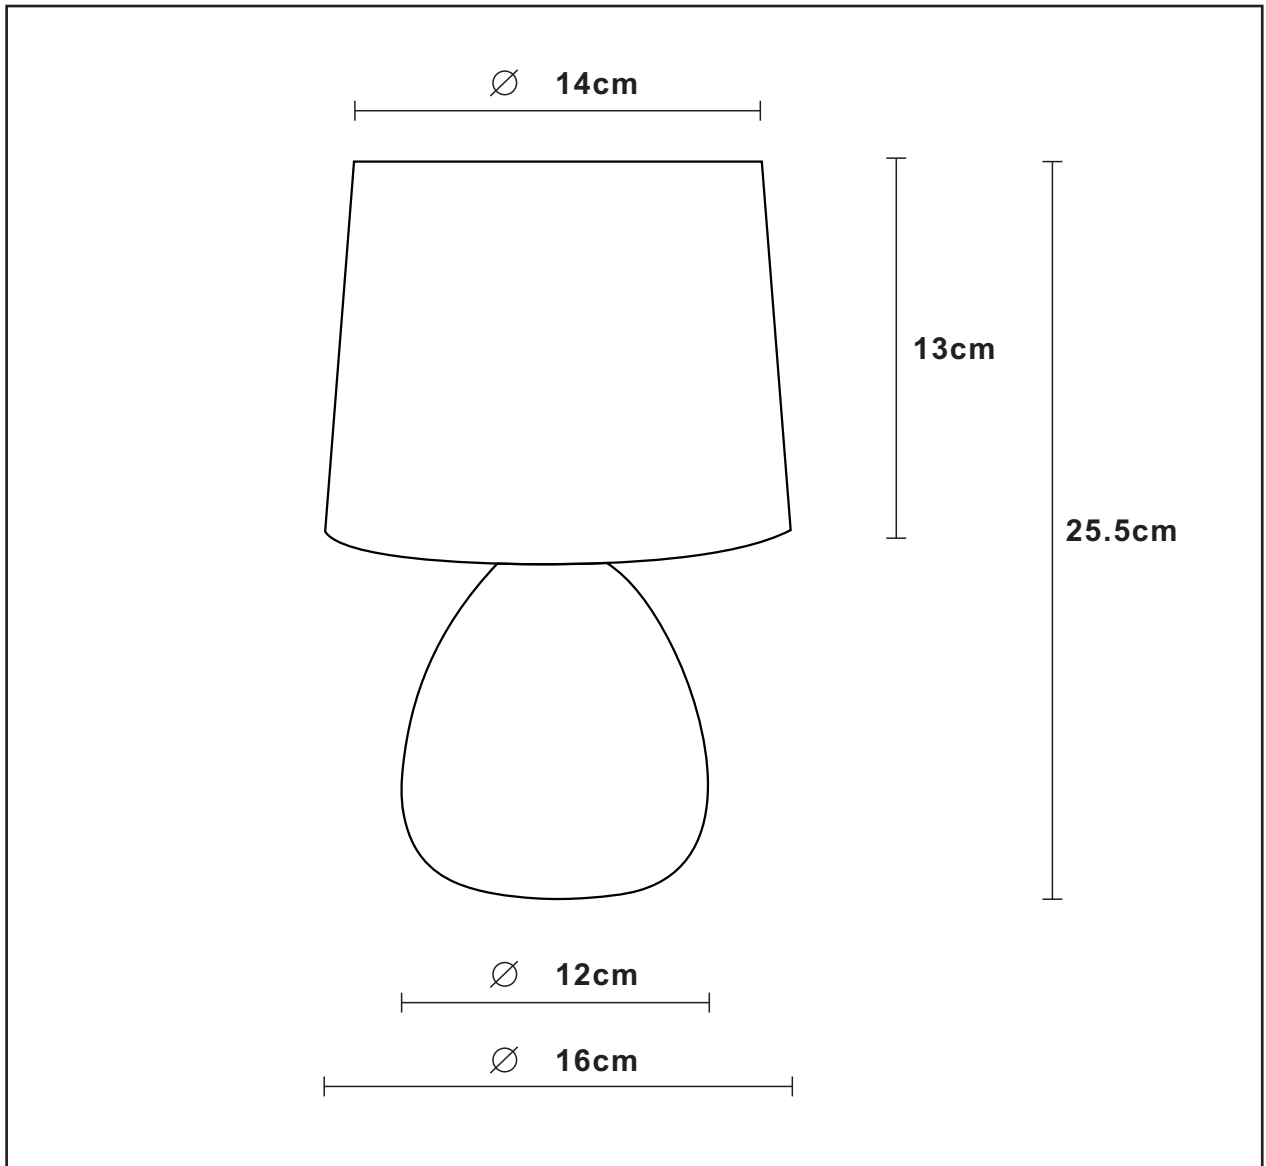

LUCIDE

GENERAL SPECIFICATIONS

**RECOMMENDED LUCIDE
LIGHT SOURCE**

49022/04/60

Light source dimmable : Yes

Light source incl. : No

General

Dimensions LxWxH :16cmX16cmX25.5cm

Height minimum :-

Dimensions shade LxWxH : 14cmX16cmX13cm

Main material : Ceramic & plastic & fabric

Color : Black / White

Style : Classic

Shape: Other

Weight : 0.58kgs

Warranty : 2 years

Product specifications

Dimmable : No

Light direction : Around (Diffuse)

Adjustable in height : No

(Before Installation)

Directional : Not Directional

Cable : Yes, Cable On Product

Cable length : 130 cm

Bulb type & maximum wattage : 1XE14 & MAX 40W

For more specifications of this product please visit
www.lucide.com

LUCIDE

TECHNICAL DRAWING & DIMENSIONS

MARMO

item number : 47508/81/30
47508/81/31

EAN code : 5411212470225
5411212470232