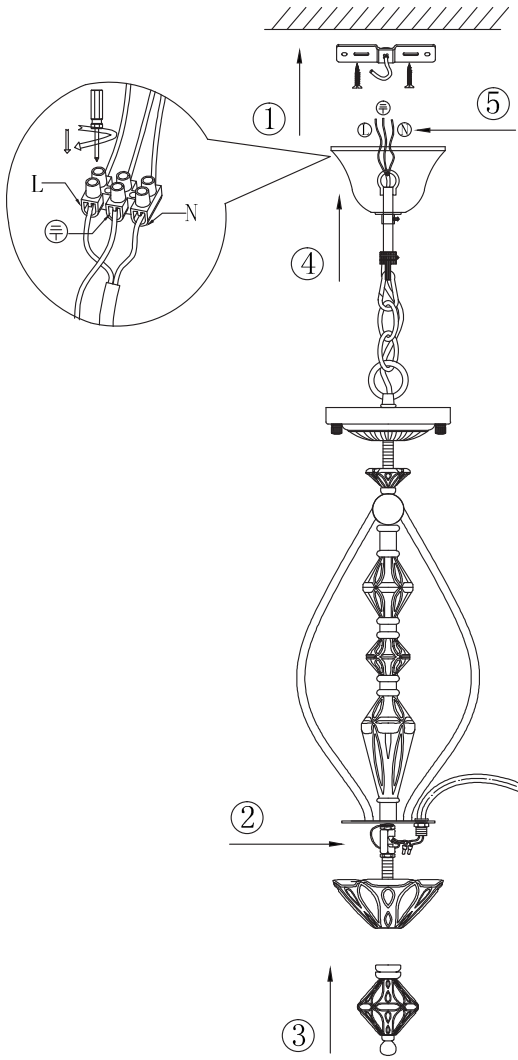

# Instruction

Collection: Elegant  
Series: Monsoon  
Model: ARM154-06-S  
Suspended

A=6

 - Suspended

  
6 x E14 (40w)

**MAYTONI**  
DECORATIVE LIGHTING

[www.maytoni.de](http://www.maytoni.de)