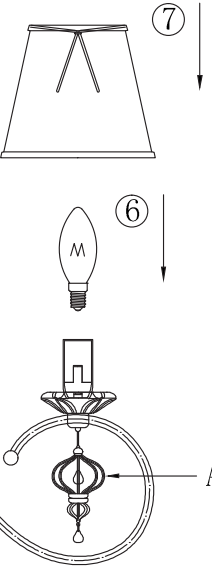

# Instruction

Collection: Elegant  
Series: Monsoon  
Model: ARM154-06-S  
Suspended

A=6

 - Suspended

  
6 x E14 (40w)

**MAYTONI**  
DECORATIVE LIGHTING

[www.maytoni.de](http://www.maytoni.de)