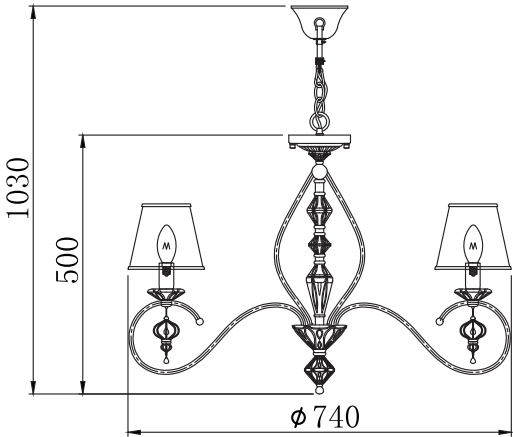

# Instruction

Collection: Elegant  
Series: Monsoon  
Model: ARM154-06-S  
Suspended

A=6

 - Suspended

  
6 x E14 (40w)

**MAYTONI**  
DECORATIVE LIGHTING

[www.maytoni.de](http://www.maytoni.de)